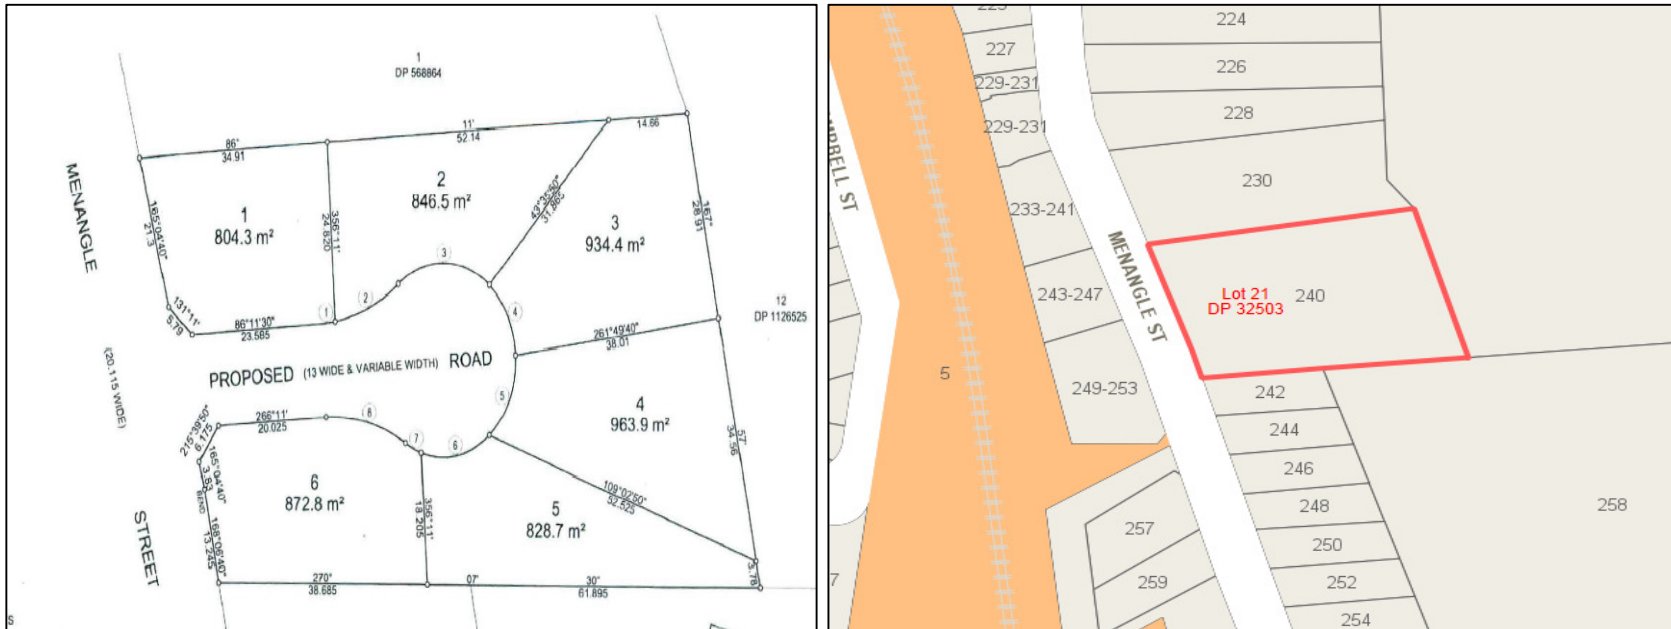

Wollondilly Shire Council  
**Proposed Road Name – CAMELLIA COURT**

Locality – Picton NSW

(6 Lot Subdivision with 1 NEW road – Lot 21 DP 32503 – 240 Menangle Street, Picton)

DD10.2013.745.001 – May 2017

**CAMELLIA COURT, PICTON**

Name Origin - The name chosen is a common type of garden plant species.

 **Wollondilly**  
Shire Council

**Barbara Weber**  
Administration Officer - GIS/Property

**T** 0246779736  
**A** P.O. Box 21 Picton, NSW, 2571  
**E** [Barbara.Weber@wollondilly.nsw.gov.au](mailto:Barbara.Weber@wollondilly.nsw.gov.au)  
**W** <http://www.wollondilly.nsw.gov.au>