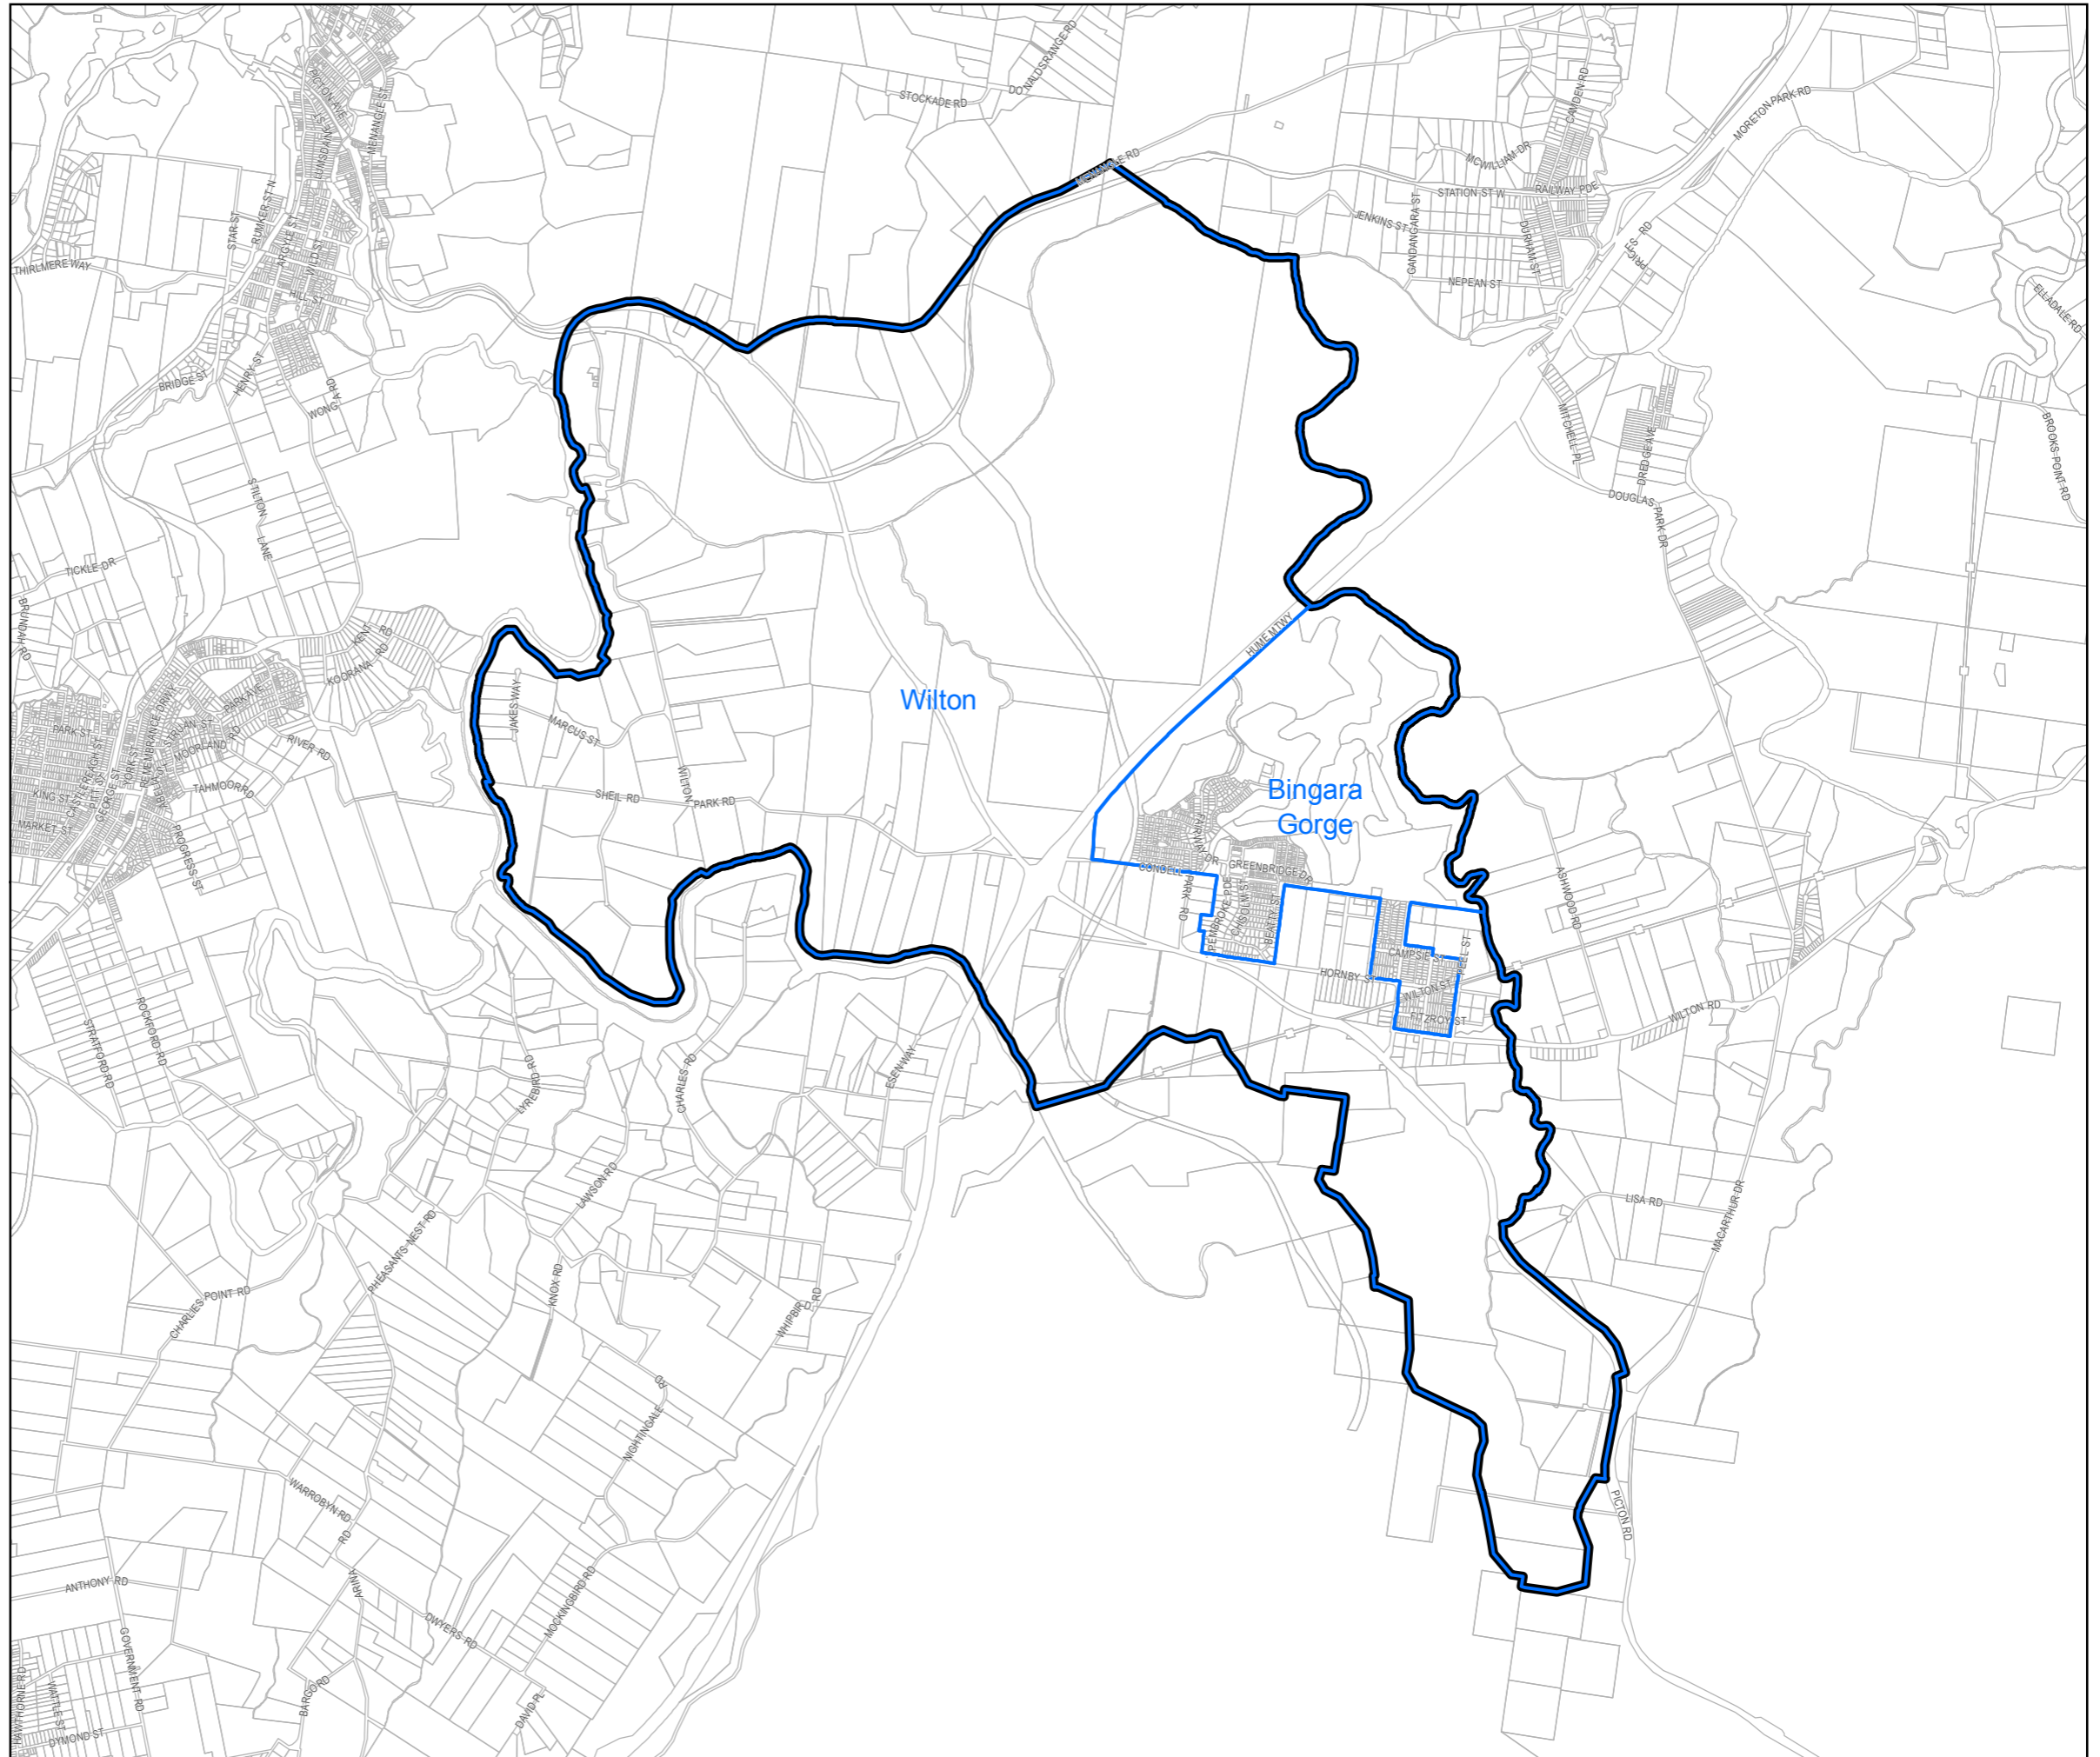

State Environmental Planning Policy (Sydney Region Growth Centres) 2006

Wilton Priority Growth Area
Precinct Boundary Map
Sheet PCB_001

LEGEND

Growth Centre Boundaries

-  Wilton Priority Growth Area Boundary
-  Wilton Priority Growth Area Precinct Boundary

Cadastre

-  Cadastre @ 14/04/2016 NSW LPI

Projection: GDA 1994 Zone 56 Scale: 1:50,000 @ A3