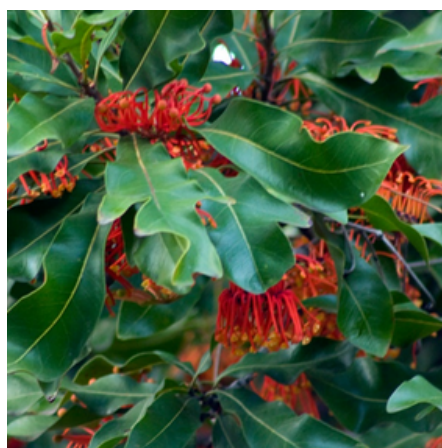

5 - 6 metres

FLOWER COLOUR

Flowers are bright red to orange umbel shaped wheel-like flowers that are produced on the ends of the branches from summer through to autumn.

DESCRIPTION

Medium sized slow growing native evergreen tree with attractive dark green glossy foliage that has a wavy edge. Great feature tree in the garden.

Figure 1: Full size tree

Figure 2: Foliage and flower

Figure 3: Flowers