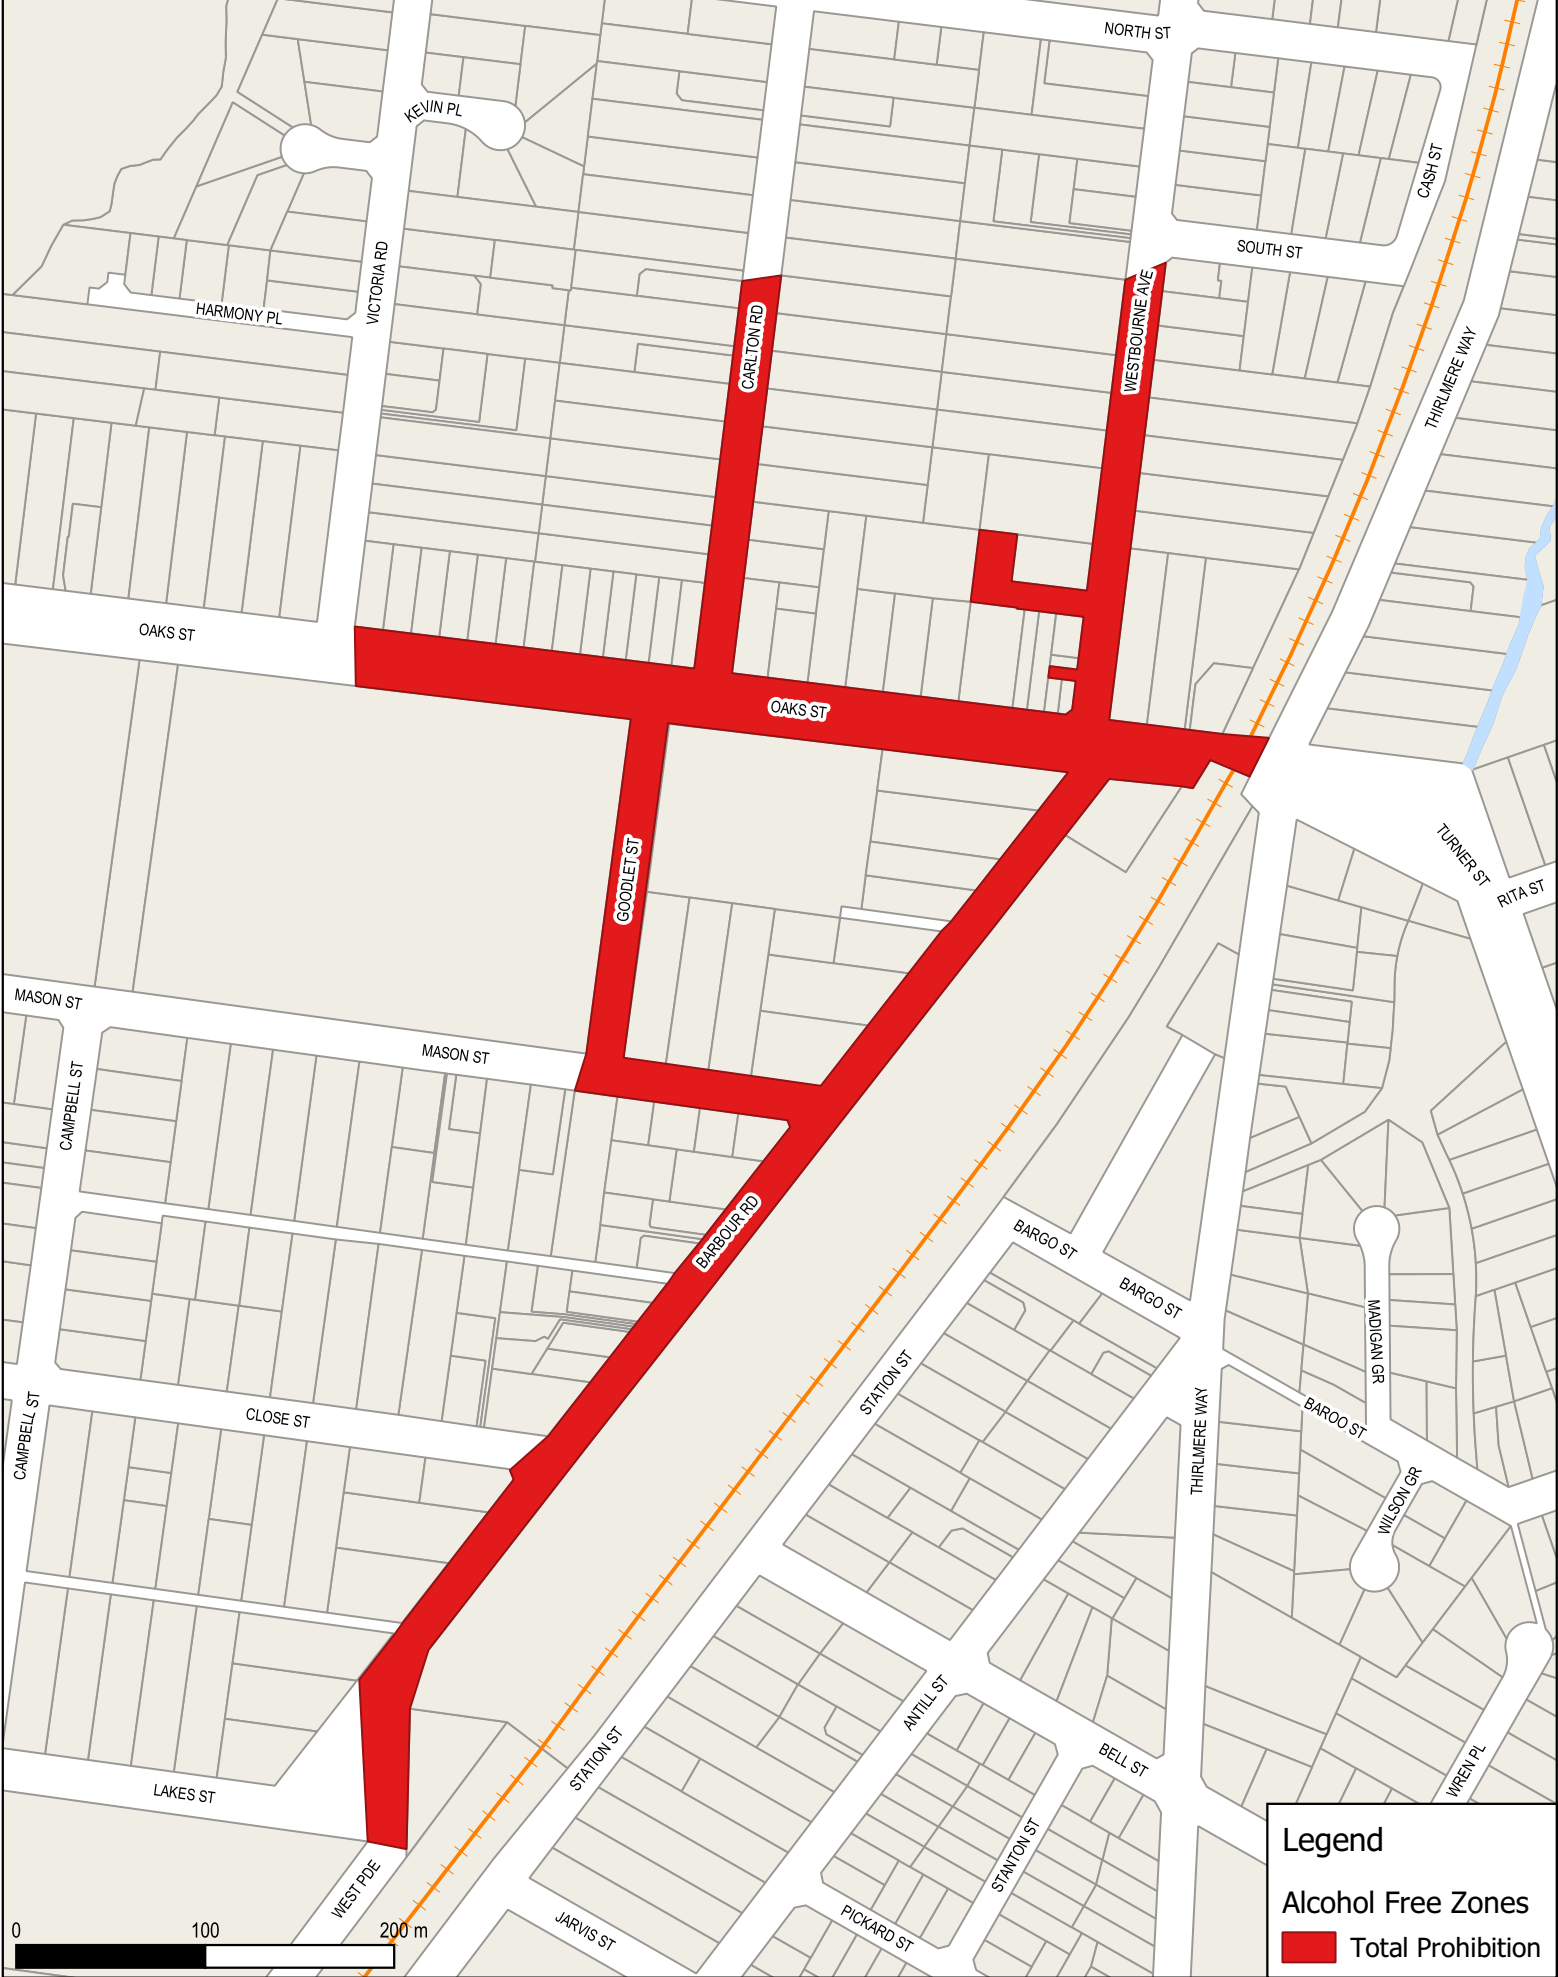

Legend

Alcohol Free Zones

Total Prohibition

Alcohol Free Zones Thirlmere